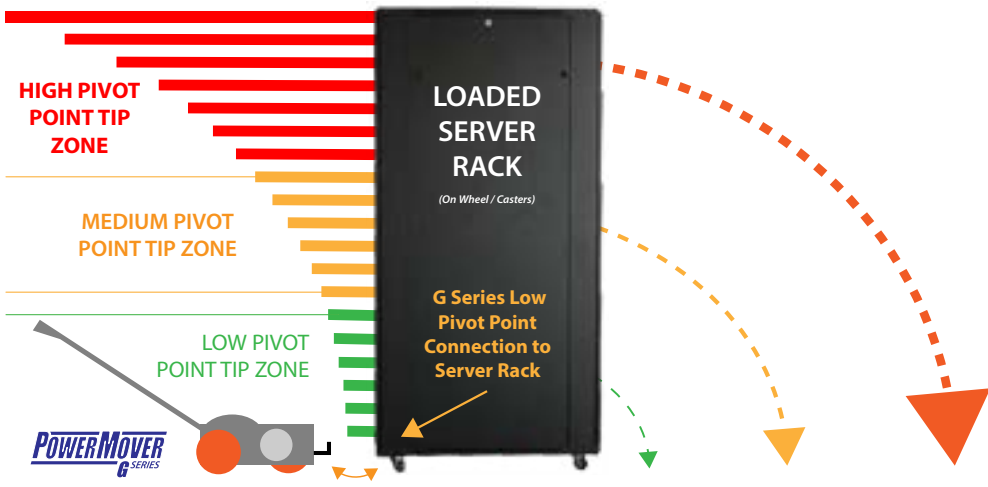

POWERMOVER G SERIES Low Pivot Point Illustration

Rechargeable 36v NiMH Battery Pack

www.powerhandling.com